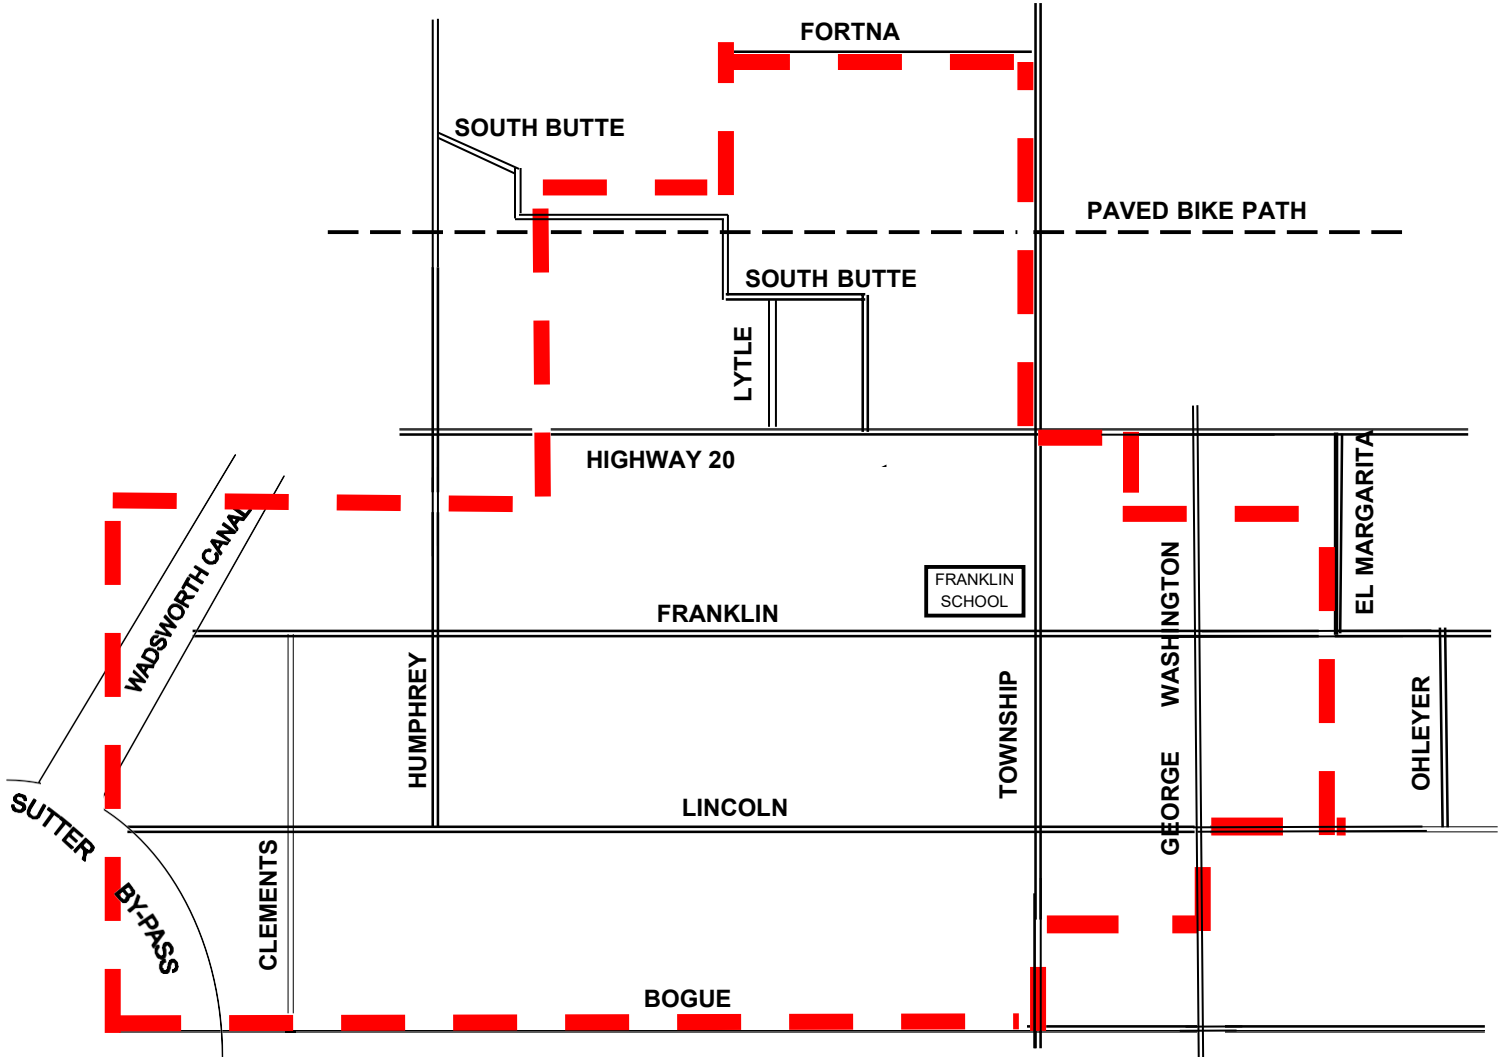

# FRANKLIN ELEMENTARY SCHOOL DISTRICT SUTTER COUNTY

**DISTRICT BOUNDARY:** █

**Note:**

- Only the west side of El Margarita shown on this map is included in the district boundary.
- Only the south side of Fortna shown on this map is included in the district boundary.
- Only the north side of Bogue Road shown on this map is included in the district.
- On Township Road between Highway 20 and Fortna, only the west side is included in the district.